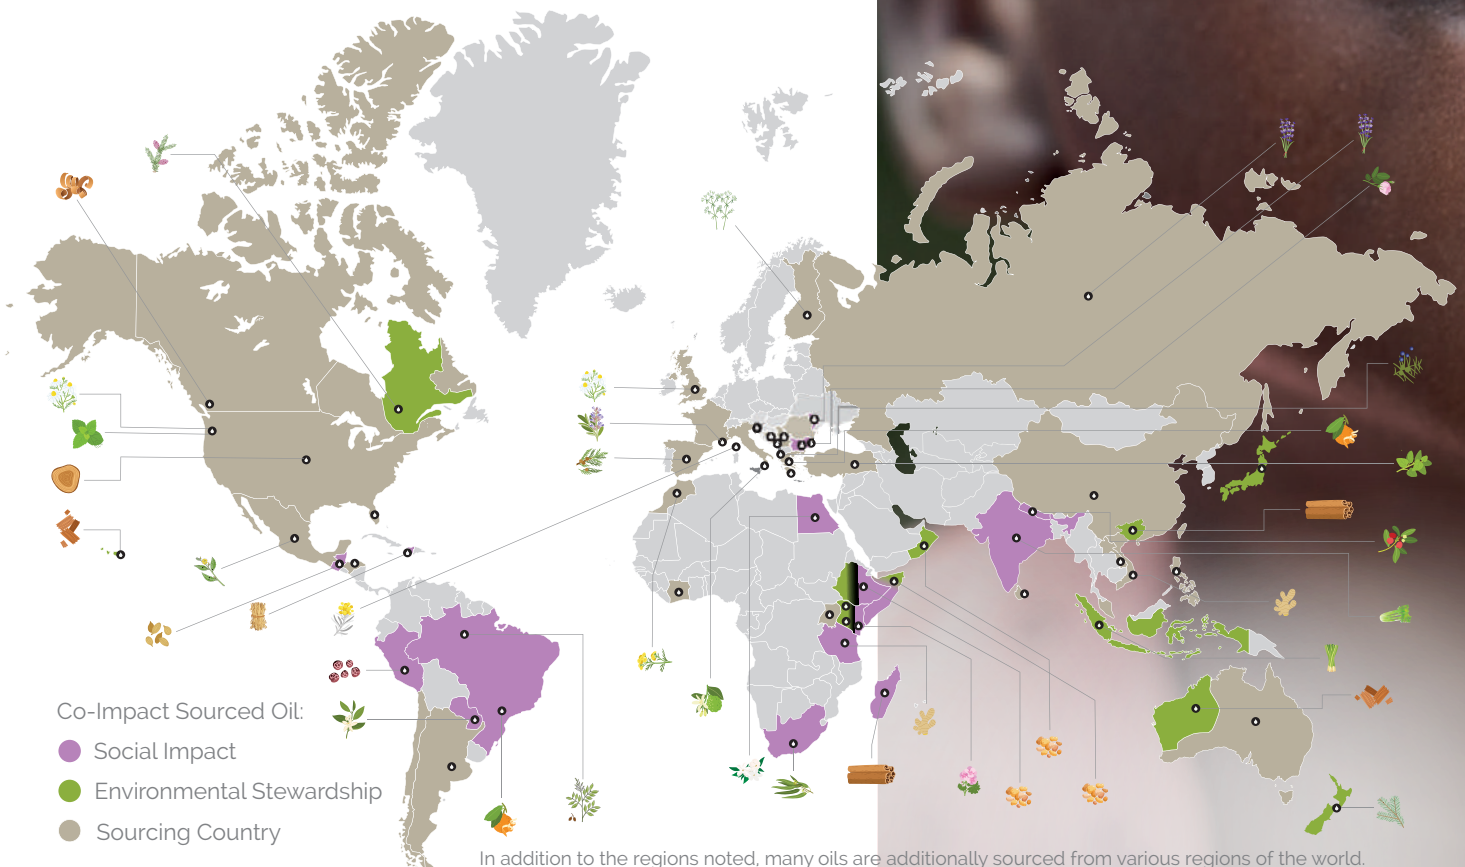

The dōTERRA Impact

At dōTERRA, we source the best and help the most. This is a commitment to produce the world's highest-quality essential oils in ways that truly empower the people we work with on the journey from source to you. We do so through our award-winning Cō-Impact Sourcing® model.

dōTERRA® essential oils are intentionally sourced to create positive change for the people and communities we work with to produce it.

Scan the QR code found next to some of your favorite oils to see how these dōTERRA essential oils are helping to change the world.

Frankincense Top Seller

Essential Oil
Boswellia carterii, sacra, papyrifera, and frereana

Often called the "king of oils," topical and internal use of Frankincense provides modern wellness benefits.*

- Ingest to support healthy cellular function.*
- Helps maintain healthy skin when applied topically.

A T I N

A T N

30070001
15 mL | 74 PV
$105.33 rtl
$79.00 whl

60200224
10 mL roll-on | 52 PV
$69.33 rtl
$52.00 whl

In addition to the regions noted, many oils are additionally sourced from various regions of the world.